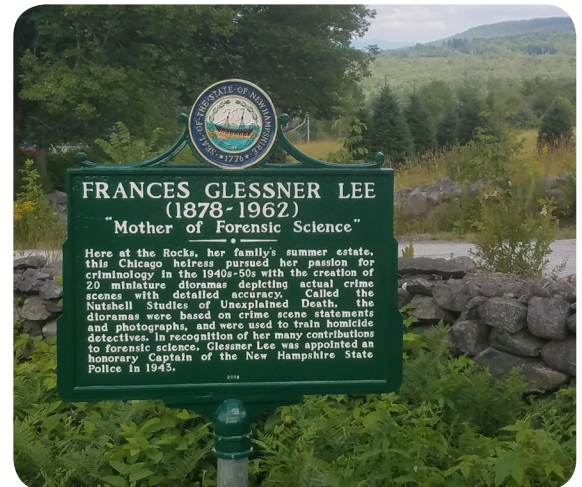

$3,900

- Recognition on each of five (5) interstitials
- Recognition on NH Roadside Historical Markers project page on nhpbs.org for a full year
- Logo recognition on PBS LearningMedia portal

Bryn Burns | Corporate Support Manager | 603.868.4395 | bburns@nhpbs.org | 268 Mast Road | Durham, NH 03824

NHPBS | NHPBS EXPLORE | NHPBS CREATE | NHPBS WORLD | NHPBS KIDS • Digital Channels | 11 Durham | 34 Pittsburg | 48 Littleton | 49 Keene | 50 Hanover